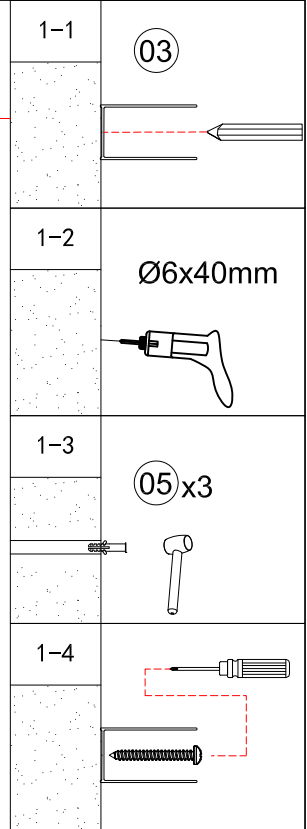

Installation Instructions

1.

	A
700	670-690
760	730-750
800	770-790
900	870-890